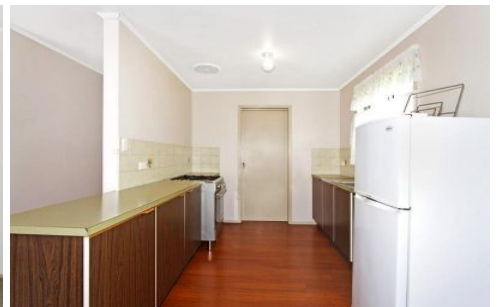

wilsonbritten

73 Winbin Crescent GWANDALAN NSW

2  1  2 

Positioned perfectly within Gwandalan only 1 minutes walk to local shops & boat ramp sits this great 2 bedroom elevated property. Set on a block of 797sqm block & capturing water views from the front verandah along with the breeze this would be an ideal holiday or first home.

Type : House
Land Size : 797 sqm
View : <https://www.wilsonbritten.com/sale/nsw/central-coast-region/gwandalan/residential/house/8473802>

- Drive through access to back yard
- 2 great size bedrooms main with built in wardrobes
- Spacious bathroom
- Stainless steel gas cook top